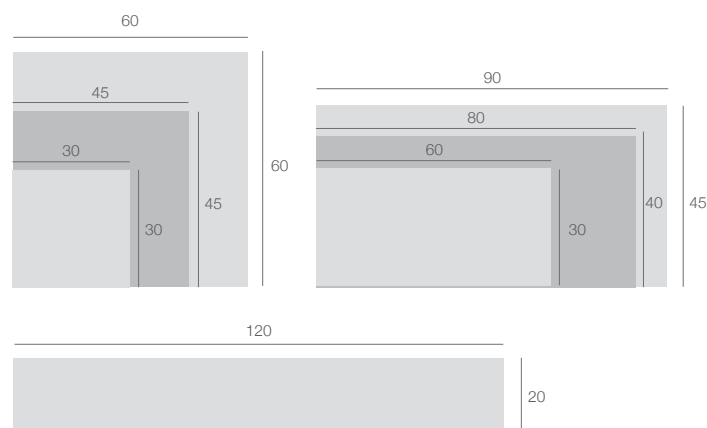

How to calculate the number of tiles you will need

To calculate the number of tiles required, first decide which size you would like. Then, simply measure the height of the area to be tiled and multiply by the width. In most cases the shape of the area to be tiled will be a simple square or rectangle so you can simply calculate the area of each tile and divide it into the area to be tiled. This assumes that the area being tiled is square at the edges, if not you will need to allow some extra for part tiles.

Otherwise, the easiest method is to make a scale drawing of the area on a piece of graph paper, draw the outline of each tile (including dados, trims and borders where appropriate) and add them up. We recommend that you allow for part tiles and wastage by adding at least 10 percent to the total. It can be a false economy to only order the exact quantity. You may break some tiles when cutting or you may end up with awkward shapes that take more tiles than anticipated. There is nothing worse than getting near the end of the job only to find that you are short of one or two tiles, especially as colours can vary between different batches.

If you have any problems calculating the number of tiles required, or would like some advise please contact our customer services team who will be more than happy to help.

Size guides* (All sizes in cm)

* These diagrams have been provided for a general size comparison only. For specific dimensions please refer to the table on page 18.

For full details on the fires and stoves featured throughout this brochure please visit www.stovax.com or www.gazco.com. Other product brochures from the Stovax\Gazco family which may be of interest to you can also be downloaded from our websites, alternatively you can scan the QR code to the left.

We gratefully acknowledge the assistance of the following companies with photographic settings:

St. Bridgets Nurseries
www.stbridgetnurseries.co.uk

Furniture Village
www.furniturevillage.co.uk

Orange Tree
www.theorangetree.co.uk

John Lewis
www.johnlewis.com

Amos Lighting
www.amoslighting.co.uk